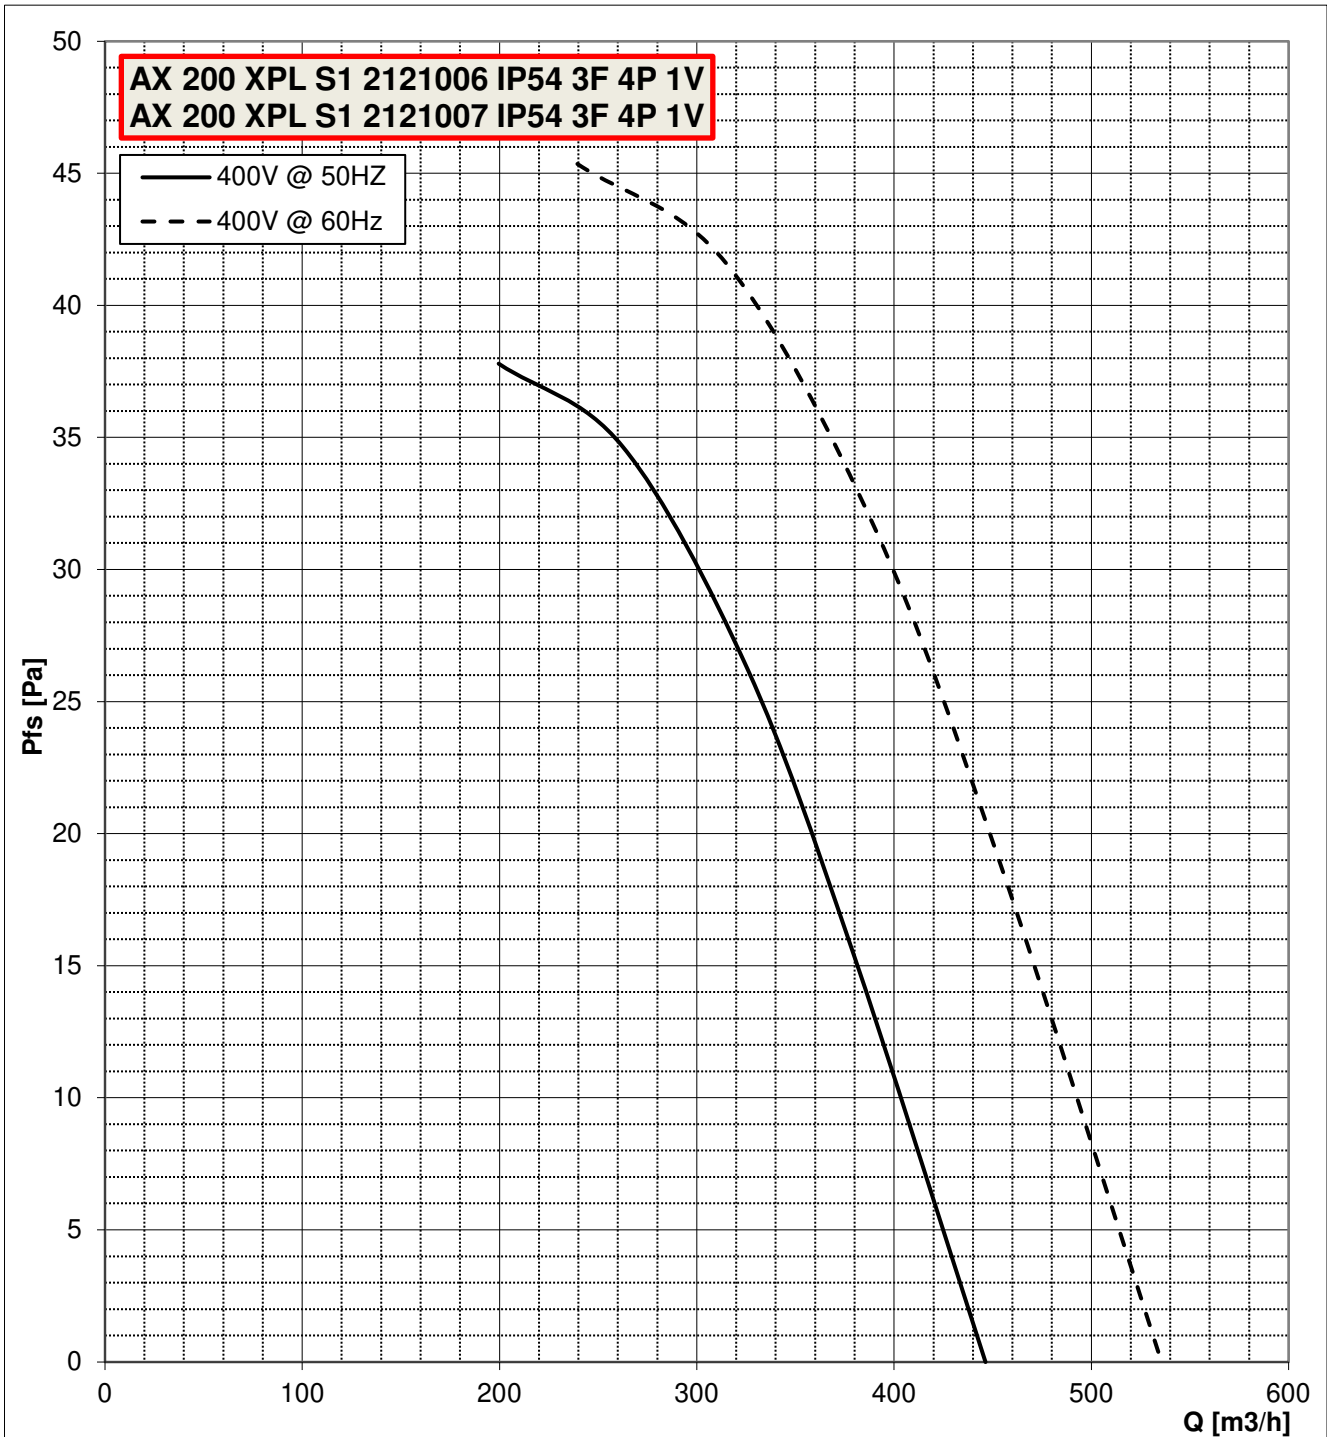

Fan type:	AX 200	Motor code suction:	2121006	Mot. ins. class:	F
Test nr.:	23A – 23B	Motor code blowing:	2121007	Motor T.H.:	YES-OUT
Date:	2022/05/05	Motor power [W]:	35/40	Capacitor [μF]:	-
Power supply[V]:	400 3~	Motor poles:	4	Fan max. abs. current [A]:	0,10/0,12
Frequency [Hz]:	50/60	Mot. prot. class:	IP54	Noise level [dB(A)]:	46/48

Fan ErP status: ErP 2015

Data are not certified by AMCA